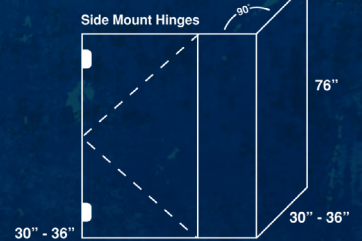

SPECIAL "C"

$1438