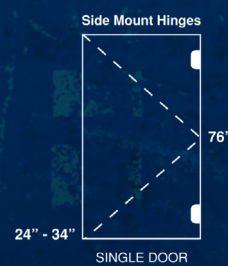

SPECIAL "A"

$869