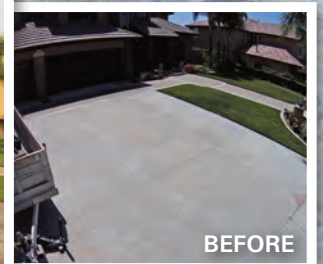

Use the *MONACO* touch to turn your old concrete into a *MASTERPIECE*

MONACO

CONCRETE ART RESURFACING

Serving Southern CA

- Residential/Commercial
- Interior/Exterior

25 Years Experience

Specializing in: Concrete Art ReSurfacing | Concrete Restoration
Patios | Entryways | Courtyards | Driveways