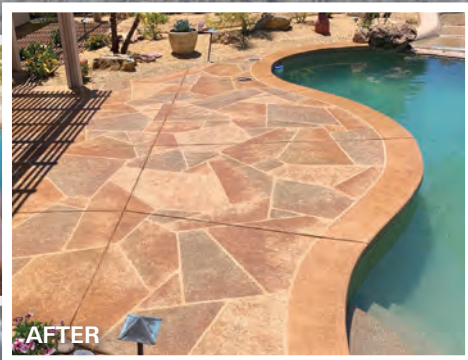

Use the *MONACO* touch to turn your old concrete into a *MASTERPIECE*

MONACO

CONCRETE ART RESURFACING

Serving Southern CA

- Residential/Commercial
- Interior/Exterior

25 Years Experience

Specializing in: Concrete Art ReSurfacing | Concrete Restoration
Patios | Entryways | Courtyards | Driveways