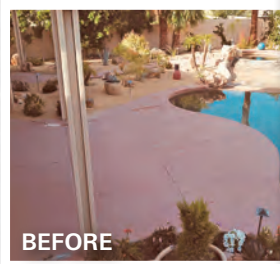

Use the *MONACO* touch to turn your old concrete into a *MASTERPIECE*

MONACO

CONCRETE ART RESURFACING

Serving Southern CA

- Residential/Commercial
- Interior/Exterior

25 Years Experience

Specializing in: Concrete Art ReSurfacing | Concrete Restoration
Patios | Entryways | Courtyards | Driveways